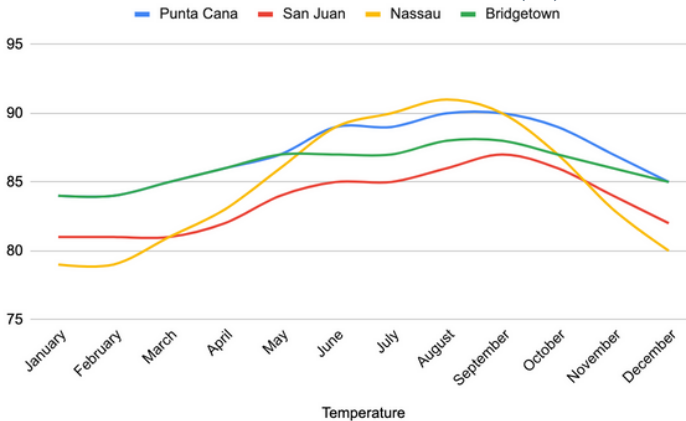

MONTHLY HIGH TEMPERATURE (°F)