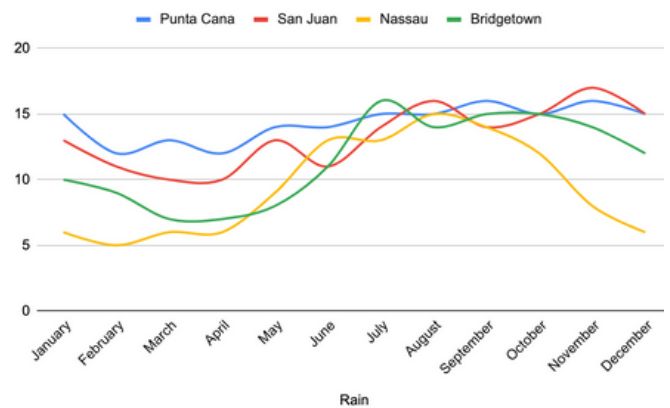

## TOP COUNTRIES

COUNTRY	OPEN LINKS COURSES	MAX FEE (AVG, \$)	MAX FEE (MEDIAN, \$)	HUB
Dominican Republic	14	227	200	Punta Cana
Puerto Rico	11	183	165	San Juan
Bahamas	8	238	298	Nassau
Barbados	5	233	246	Bridgetown

## MAJOR AIRPORTS

COUNTRY	AIRPORT	CODE	FURTHEST DESTINATIONS
Dominican Republic	Punta Cana	PUJ	Europe, UK, North & South America
Puerto Rico	Luiz Munoz Marin	SJU	Europe, North & South America
Bahamas	Lynden Pindling	NAS	UK, North America
Barbados	Grantly Adams	BGI	Europe, UK, North America

## MONTHLY RAINFALL (DAYS)

**Important Note:** Hurricane season in the Caribbean is June 1 to November 30