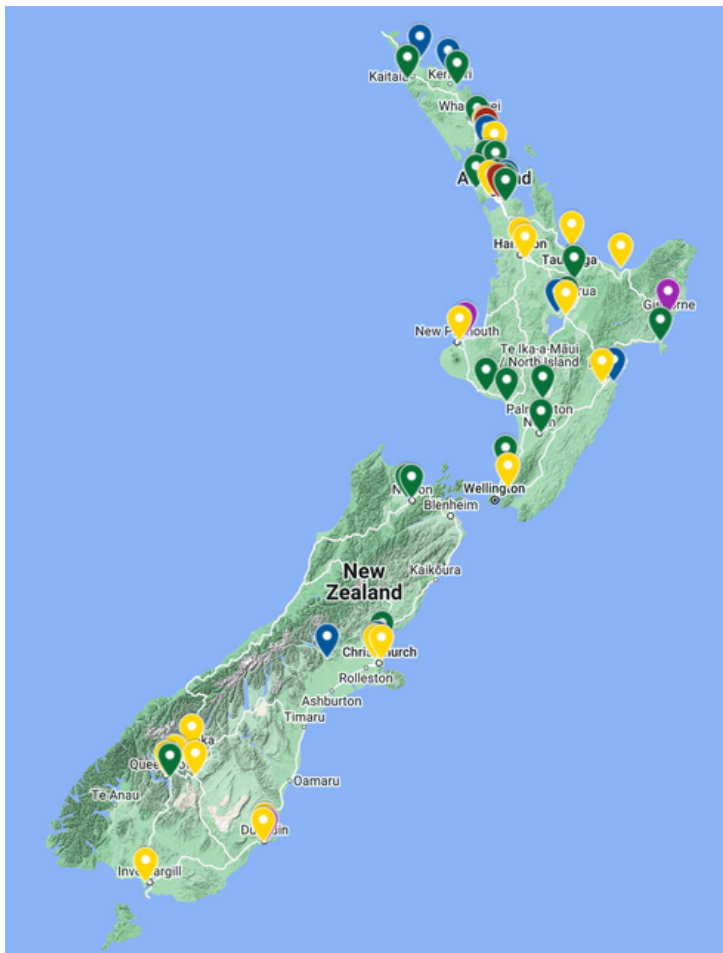

New Zealand

To view country map and individual course information, register for free at www.openlinksgolf.com

TOP REGIONS

REGION	OPEN LINKS COURSES	MAX FEE (AVG, \$)	MAX FEE (MEDIAN, \$)	HUB
Greater Auckland	16	88	70	Auckland
Queenstown - Lake District	9	155	96	Queenstown
Wellington & South	6	66	45	Wellington
Northland	4	151	66	Kerikeri
Hawke's Bay	4	145	62	Napier

MAJOR AIRPORTS

AIRPORT	CODE	FURTHEST DESTINATIONS
Auckland	AKL	Worldwide
Christchurch	CHC	Australia, Asia, Middle East
Wellington	WLG	Australia
Queenstown	ZQN	Australia

DRIVING TIME

	AKL	CHC	WLG	ZQN
Auckland	45 min	-	8 hr	-
Queenstown	-	6 hr	-	15 min
Wellington	7 hr 30 min	8 hr 30 min*	15 min	-
Kerikeri	3 hr 30 min	-	11 hr	-
Napier	4 hr 30 min	-	4 hr 15 min	-

	AUCK	QUEEN	WELL	KERI	NAP
Auckland	-	-	7 hr 45 min	3 hr 30 min	4 hr 45 min
Queenstown	-	-	-	-	-
Wellington	7 hr 45 min	-	-	11 hr	4 hr
Kerikeri	3 hr 30 min	-	11 hr	-	8 hr 30 min
Napier	4 hr 45 min	-	4 hr	8 hr 30 min	-

NORTHLAND

- Kauri Cliffs
- Carrington Estate

HAWKE'S BAY

- Cape Kidnappers
- Hastings GC
- Mahia GC

*private