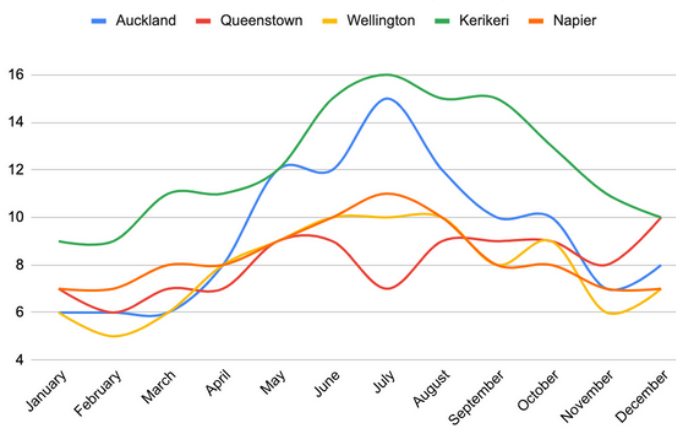

MONTHLY RAINFALL (DAYS)

GREATER AUCKLAND

- Tara Iti*
- Te Arai
- Muriwai GC
- Titirangi GC
- Windross Farm
- Gulf Harbour CC
- Waipu GC
- Royal Auckland & Grange*

QUEENSTOWN - LAKE DISTRICT

- Jack's Point
- Arrowtown GC
- The Hills
- Cromwell GC
- Millbrook (Remarkables)
- Queenstown (Kelvin Heights)

"BUCKET LIST" COURSES

WELLINGTON & SOUTH

- Paraparaumu Beach
- Royal Wellington (Heretaunga)
- Manawatu GC
- Wanganui GC (Belmont Links)
- Rangatira GC

NORTHLAND

- Kauri Cliffs
- Carrington Estate

HAWKE'S BAY

- Cape Kidnappers
- Hastings GC
- Mahia GC

*private