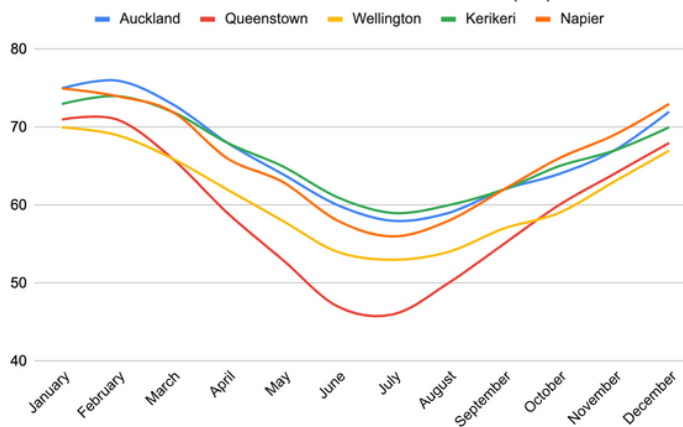

MONTHLY HIGH TEMPERATURE (°F)